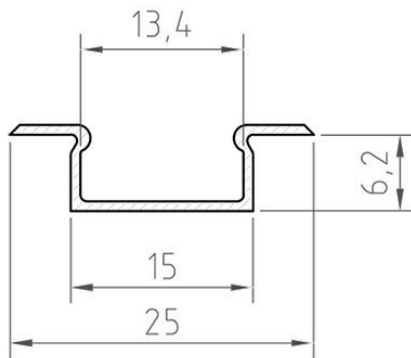

T-Profile SlimLine Low

Low T-Profile 6.20x15/25mm

PROFILE TYPE	WIDTH OF LED TAPE
recessed	up to 12 mm
VERSIONS	LENGTH
silver anodised	1000 mm
painted in white	2000 mm
painted in black	3000 mm

TECHNICAL DRAWING WITH DIMENSIONS