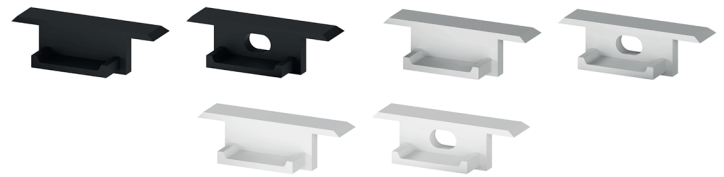

T-Profile SlimLine Low

Low T-Profile 6.20x15/25mm

PROFILE TYPE	WIDTH OF LED TAPE
recessed	up to 12 mm
VERSIONS	LENGTH
silver anodised	1000 mm
painted in white	2000 mm
painted in black	3000 mm

TECHNICAL DRAWING WITH DIMENSIONS

INSTALLATION INSTRUCTIONS

ACCESSORIES

DIFFUSERS (CLICK-IN TYPE)

C13 transparent

C13 opal

END CAPS

plastic end caps P6-2+C13

OTHER ACCESSORIES