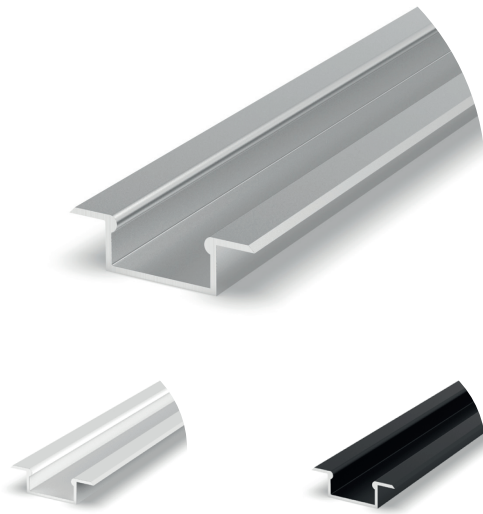

T-Profile SlimLine Low

Low T-Profile 6.20x15/25mm

PROFILE TYPE	WIDTH OF LED TAPE
recessed	up to 12 mm
VERSIONS	LENGTH
silver anodised	1000 mm
painted in white	2000 mm
painted in black	3000 mm

TECHNICAL DRAWING WITH DIMENSIONS

INSTALLATION INSTRUCTIONS

ACCESSORIES

DIFFUSERS (CLICK-IN TYPE)

C13 transparent

C13 opal

END CAPS

plastic end caps P6-2+C13

OTHER ACCESSORIES

TESA adhesive tape