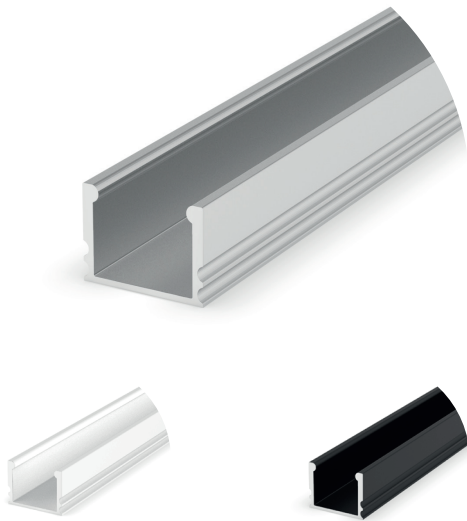

U-Profile SlimLine High

High U-Profile 12.00x16.20mm

PROFILE TYPE	WIDTH OF LED TAPE
surface	up to 12 mm
VERSIONS	LENGTH
silver anodised	1000 mm
painted in white	2000 mm
painted in black	3000 mm

TECHNICAL DRAWING WITH DIMENSIONS