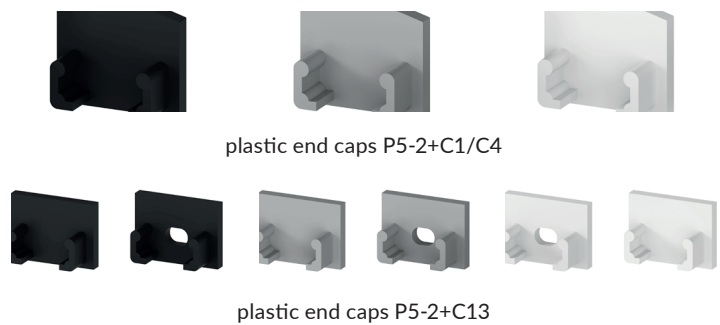

U-Profile SlimLine High

High U-Profile 12.00x16.20mm

PROFILE TYPE	WIDTH OF LED TAPE
surface	up to 12 mm
VERSIONS	LENGTH
silver anodised	1000 mm
painted in white	2000 mm
painted in black	3000 mm

TECHNICAL DRAWING WITH DIMENSIONS

INSTALLATION INSTRUCTIONS

ACCESSORIES

DIFFUSERS (CLICK-IN TYPE)

END CAPS

OTHER ACCESSORIES