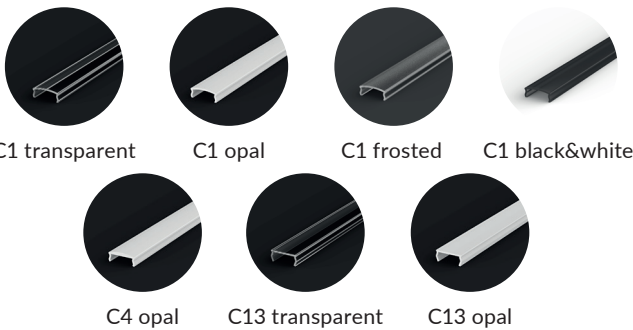

U-Profile SlimLine High

High U-Profile 12.00x16.20mm

PROFILE TYPE	WIDTH OF LED TAPE
surface	up to 12 mm
VERSIONS	LENGTH
silver anodised	1000 mm
painted in white	2000 mm
painted in black	3000 mm

TECHNICAL DRAWING WITH DIMENSIONS

INSTALLATION INSTRUCTIONS

ACCESSORIES

DIFFUSERS (CLICK-IN TYPE)

END CAPS

OTHER ACCESSORIES