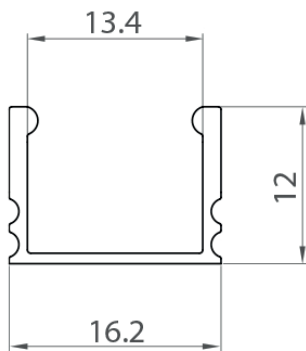

U-Profile SlimLine High

High U-Profile 12.00x16.20mm

PROFILE TYPE	WIDTH OF LED TAPE
surface	up to 12 mm
VERSIONS	LENGTH
silver anodised	1000 mm
painted in white	2000 mm
painted in black	3000 mm

TECHNICAL DRAWING WITH DIMENSIONS