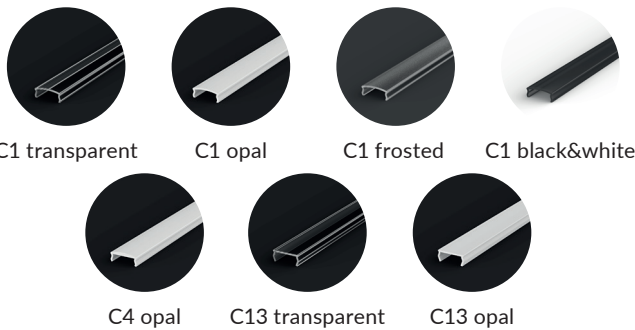

Corner45

Corner Profile 17.00x17.00mm

PROFILE TYPE

corner

WIDTH OF LED TAPE

up to 12 mm

VERSIONS

silver anodised
 painted in white
 painted in black
 raw aluminium
 others - on demand

LENGTH

1000 mm
 2000 mm
 3000 mm
 4000-6000 mm
 (on demand)

TECHNICAL DRAWING WITH DIMENSIONS

INSTALLATION INSTRUCTIONS

ACCESSORIES

DIFFUSERS (CLICK-IN TYPE)

END CAPS

OTHER ACCESSORIES

metal clip

plastic clip

TESA adhesive tape