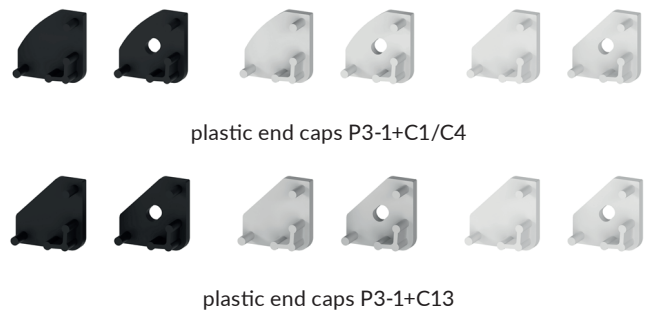

Corner45

Corner Profile 17.00x17.00mm

PROFILE TYPE

corner

WIDTH OF LED TAPE

up to 12 mm

VERSIONS

silver anodised
 painted in white
 painted in black
 raw aluminium
 others - on demand

LENGTH

1000 mm
 2000 mm
 3000 mm
 4000-6000 mm
 (on demand)

TECHNICAL DRAWING WITH DIMENSIONS

INSTALLATION INSTRUCTIONS

ACCESSORIES

DIFFUSERS (CLICK-IN TYPE)

END CAPS

OTHER ACCESSORIES

metal clip

plastic clip

TESA adhesive tape