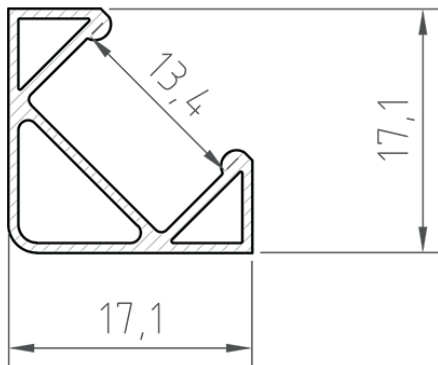

Corner45

Corner Profile 17.00x17.00mm

PROFILE TYPE

corner

WIDTH OF LED TAPE

up to 12 mm

VERSIONS

silver anodised
 painted in white
 painted in black
 raw aluminium
 others - on demand

LENGTH

1000 mm
 2000 mm
 3000 mm
 4000-6000 mm
 (on demand)

TECHNICAL DRAWING WITH DIMENSIONS

INSTALLATION INSTRUCTIONS

ACCESSORIES

DIFFUSERS (CLICK-IN TYPE)

END CAPS

OTHER ACCESSORIES

metal clip

plastic clip

TESA adhesive tape