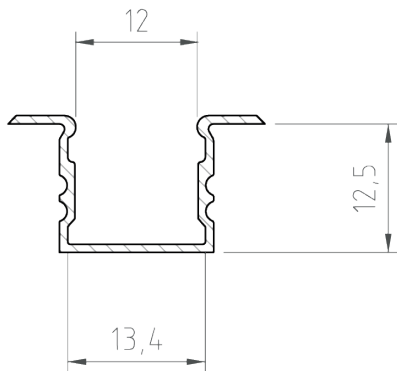

### High T-Profile 12.50x13.40/25.00mm

PROFILE TYPE	WIDTH OF LED TAPE
recessed	up to 12 mm
VERSIONS	LENGTH
silver anodised	1000 mm
painted in white	2000 mm
painted in black	3000 mm

#### TECHNICAL DRAWING WITH DIMENSIONS