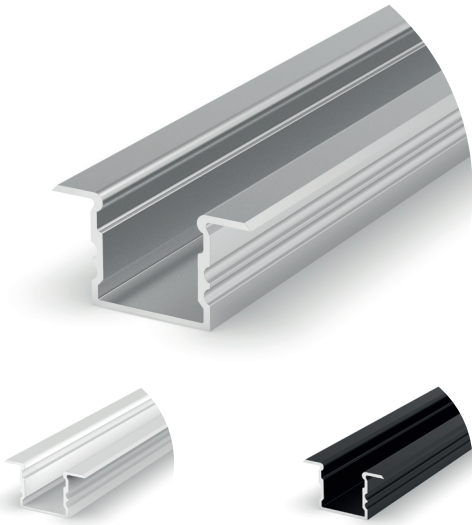

## T-Profile SlimLine High

### High T-Profile 12.50x13.40/25.00mm

PROFILE TYPE	WIDTH OF LED TAPE
recessed	up to 12 mm
VERSIONS	LENGTH
silver anodised	1000 mm
painted in white	2000 mm
painted in black	3000 mm